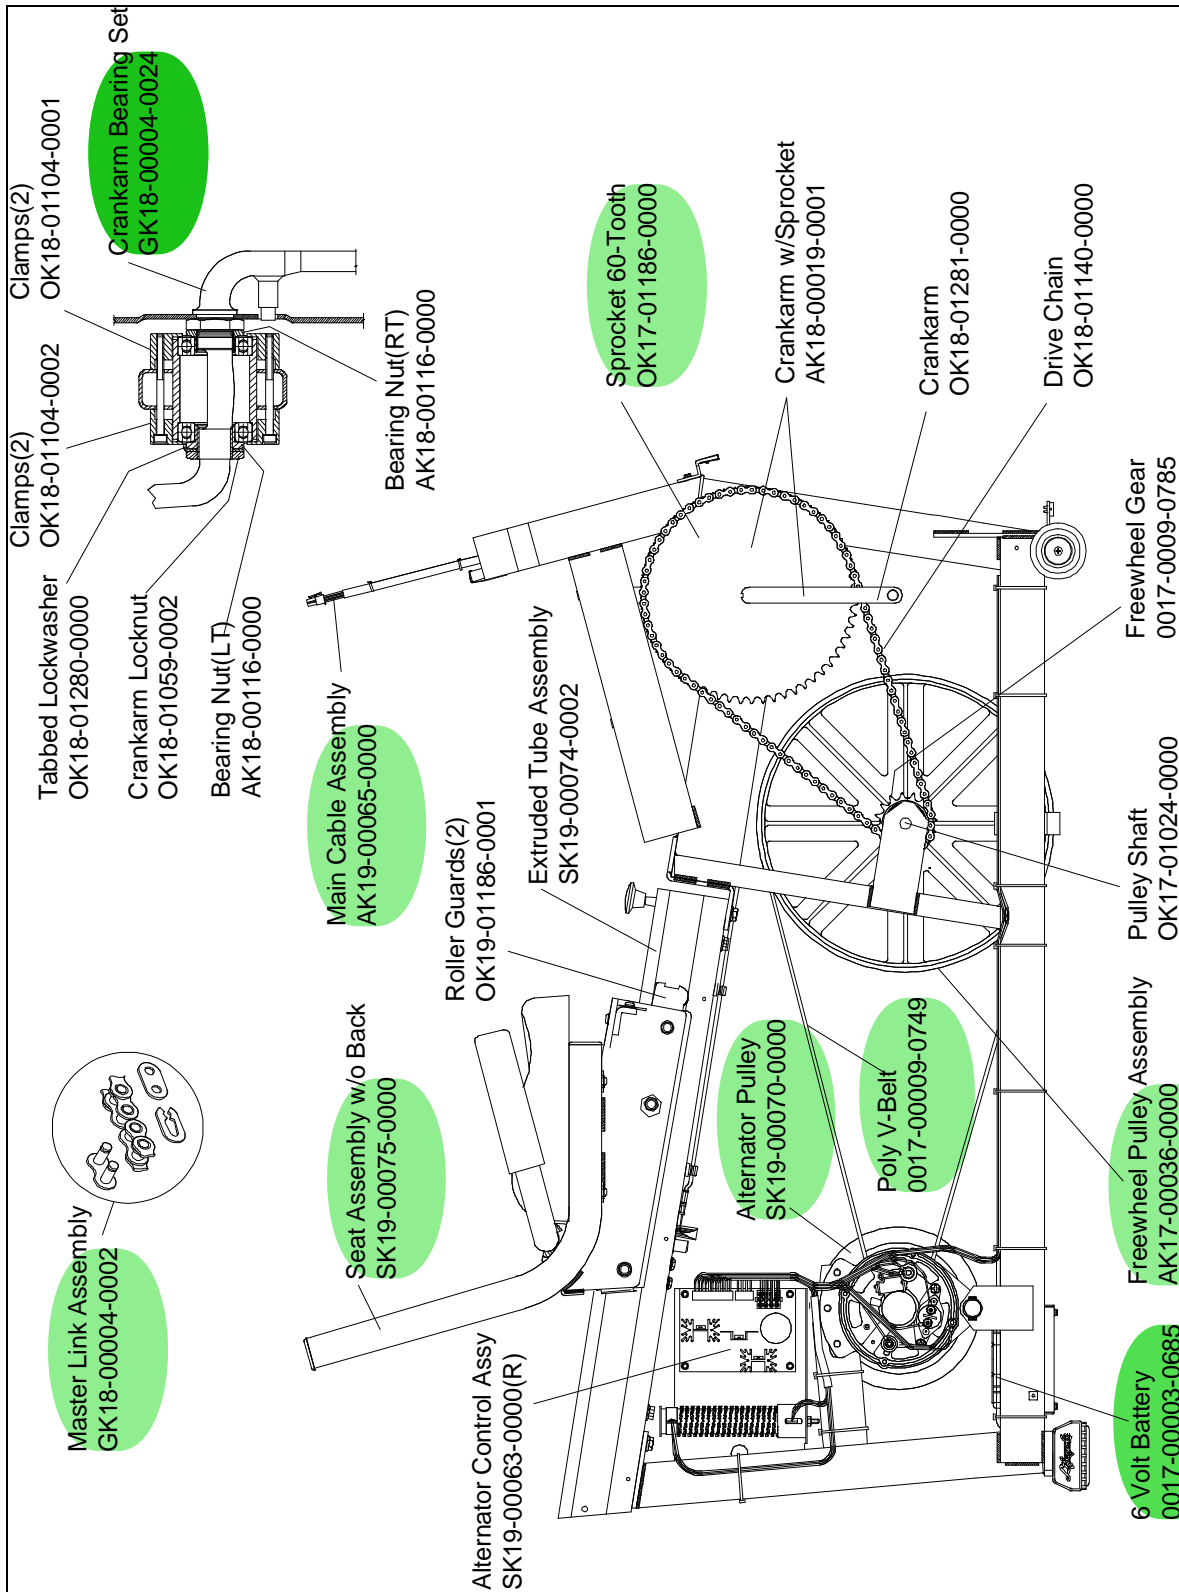

LC-9500R
EXERCISE BIKE

GK19-00001-XXXX
SN #101-141, 450000-465515

LC-9500R
EXERCISE BIKE

GK19-00001-XXXX
SN #101-141, 450000-465515

LC-9500R
EXERCISE BIKE

GK19-00001-XXXX
SN #101-141, 450000-465515